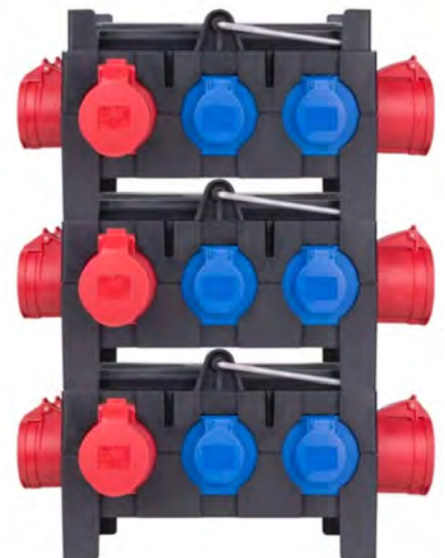

## Ischl Distro New From PCE

The new Ischl series of thermoplastic insulated distribution boxes allow more sockets and protection on a mobile unit. Available in three different configurations, all with 2 metres of H07 cable to plug for incoming and 9 sockets outgoing, ranging from 13a to 32a, 230v to 400v. They are also stackable enabling a bank of sockets to be easily set up.

This range has been expanded by PCE to include 2 extra sockets along with the ability to add protection. Available in three different configurations the St. Anton allows quick and easy power distribution wherever it may be needed.

# PCE Grip Plug and Connector

The new CEE plugs and connectors with rubberized surfaces provide more safety and a perfect grip for all environments and applications.

Available in 5 pin, 16a and 32a from 110v to 400v. We will be offering the standard screw terminal, turbo terminal screwless connection and the all black midnight range, which is ever popular in the event environment.